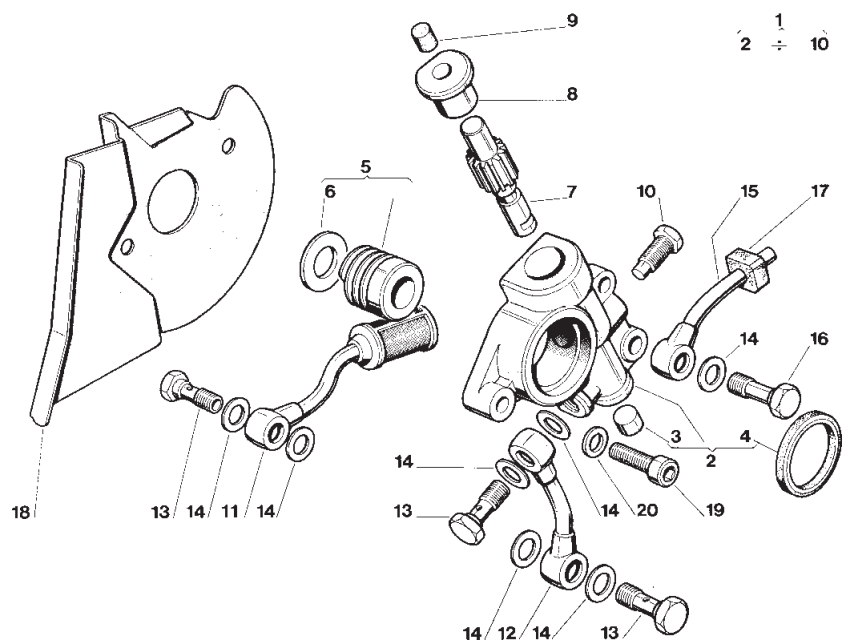

22	2312150	1	Ø5x15x15 Washer
23	2452040	1	M5 Nut
24	3743090	1	Starter handle
25	3721200	1	Washer
26	2135010	4	TX M5x14 Screw
27	4152800	1	Intake ass.y
28	3657140	2	Clamp

Alpina 41/45

- 1 8154020 1 Oil pump ass.y
- 2 8520320 1 Pump body ass.y
- 3 3640120 1 Pump cap
- 4 3121090 1 Seal ring
- 5 8180030 1 Fem. screw ass.y
- 6 3640530 1 Thrust washer
- 7 3170011 1 Pump plunger
- 8 3640710 1 Bushing
- 9 3783090 1 Crease fel
- 10 2652030 1 Screw
- 11 4150160 1 Pick-up oil
- 12 4120290 1 Oil intake tube
- 13 2652570 3 Screw
- 14 2360010 7 Ø6 Washer
- 15 4120250 1 Oil line
- 16 2652040 1 Screw
- 17 3745030 1 Gasket
- 18 4610360 1 Plale
- 19 2135030 2 TX M5x20 Screw
- 20 2312090 2 Ø5 Washer

- PARTS OF PREVIOUS MODELS
- 13 2652060 1 Screw M6x16

Alpina 41/45

- 1 4153060 1 Tillotson Carburetor ass.y
- 2 3748600 1 Fitting
- 3 3630470 1 Inlet needle
- 4 3611330 1 Control lever
- 5 3640820 1 Fulcrum pin
- 6 2652400 1 Pin retaining screw
- 7 3653330 1 Control spring
- 8 3611320 1 Welch plug
- 9 3640840 1 Valve
- 10 3640830 1 Throttle shutter shaft
- 11 3654010 1 HU 19 F Shaft spring
- 12 3351060 1 Retainer
- 13 2652390 1 Screw and washer
- 14 3611340 1 Throttle shutter
- 15 2652470 1 High mixture screw
- 16 2652460 1 idle mixture screw
- 17 3653350 2 Spring
- 18 for.ass 1 Gasket
- 19 for.ass 1 Diaphragm
- 20 3611310 1 Cover
- 21 2652430 4 Screw and washer
- 22 3781210 1 Screen
- 23 for.ass 1 Pump diaphragm
- 24 for.ass 1 Pump gasket
- 25 3748900 1 Cover
- 26 2652410 4 Cover screw
- 27 2652800 1 Idle speed screw
- 28 3748620 2 Plastic bushing
- 29 8723300 1 Diaphragma-gasket-set (incl. 18,19,23,24)