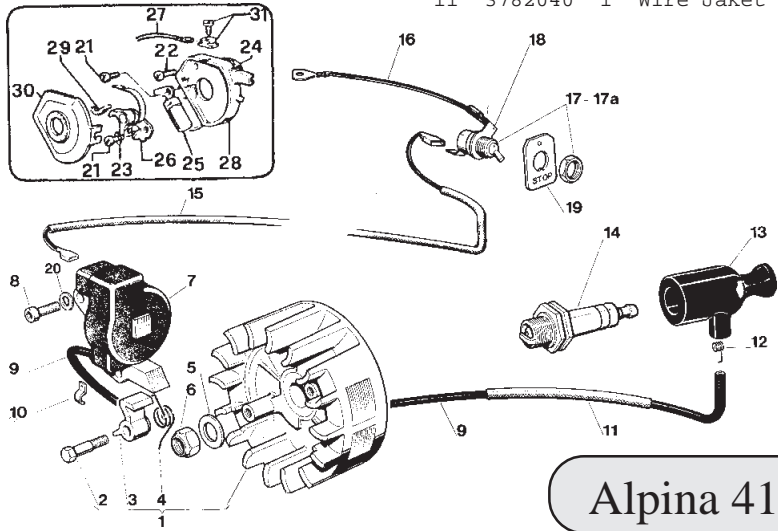

1	4152450	1	Flywheel ass.y	6	2432050	1	M8 Self locking nut	12	3657050	1	Cable end
2	2652260	2	Screw	7	3210270	1	Electronic coil	13	3748210	1	Spark plug cover
3	3748440	2	Starter hook	8	2132510	2	TCCE M4x22 Screw	14	3210020	1	Spark plug
4	3653030	2	Spring	9	3210130	1	Spark plug cable	15	3210350	1	Cable
5	2312080	1	Ø8 Washer	10	3611490	1	Clamp	16	3210250	1	High tension wire 45
				11	3782040	1	Wire Jacket	17	8210151	1	Switch Imod. 41
								17a	8210152	1	Switch Imod. 45
								18	3611070	1	H.T. protection 45
								19	3610440	1	Stop plate 45
								20	2321050	2	Ø4x10x0,5 Washer