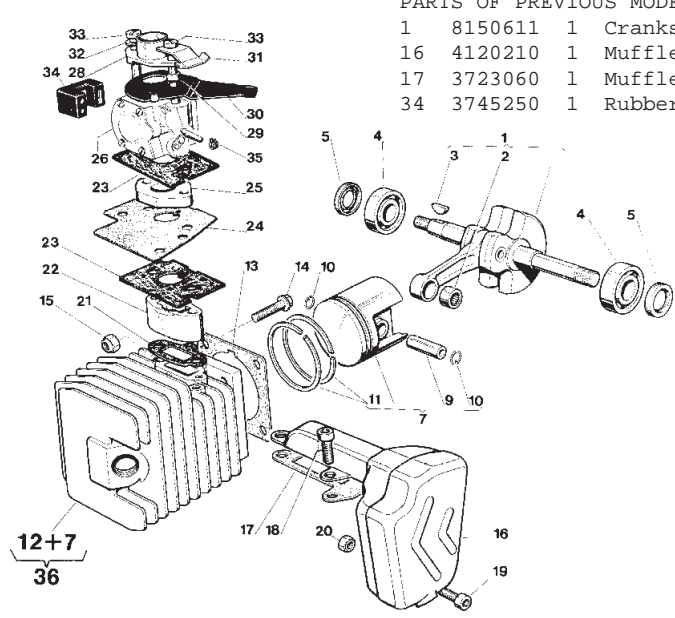

Alpi 45

1. PARTS FOR CHAIN-SAWS TILL AUGUST 1989
2. 12 4540131 1 Cylinder
   - 16 4120211 1 Muffler
   - 17 3723061 1 Gasket
   - 36 8540131 1 Cylinder piston ass

1. PARTS OF PREVIOUS MODELS
2. 1 8150611 1 Crankshaft ass Ø 10 mm
   - 16 4120210 1 Muffler
   - 17 3723060 1 Muffler gasket
   - 34 3745250 1 Rubber gasket