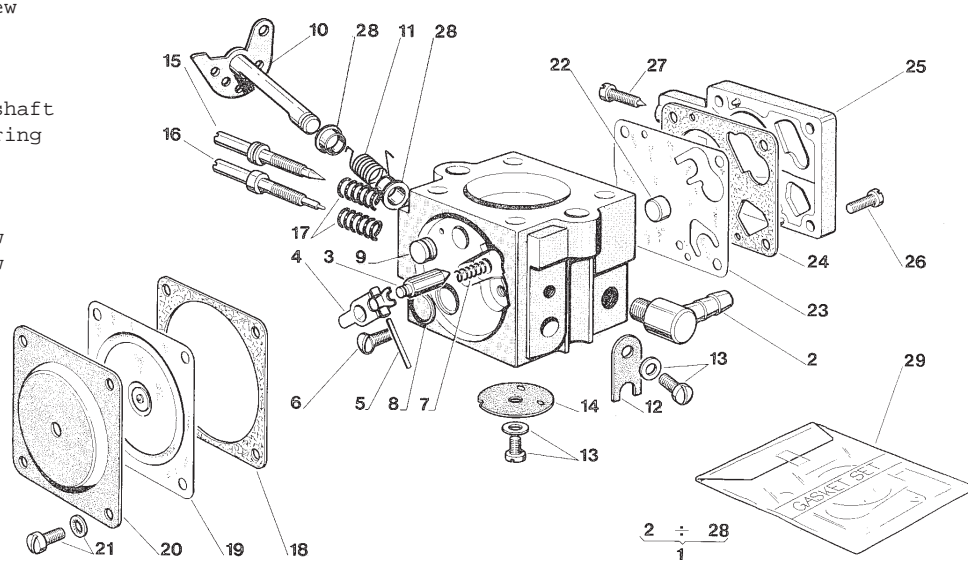

Alpina 41/45