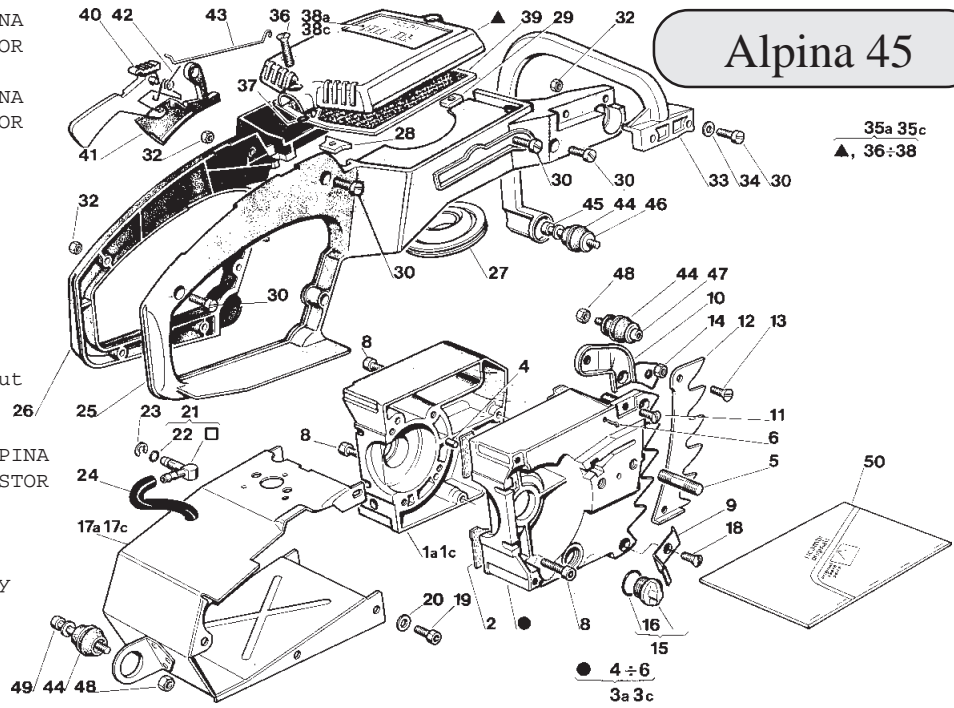

- 1a 4520640 1 Crankcase L. ALPINA
- 1c 4520645 1 Crankcase L. CASTOR
- 2 3723071 1 Gasket
- 3a 8520650 1 Crankcase R. ALPINA
- 3c 8520655 1 Crankcase R. CASTOR
- 4 3180060 2 Pin
- 5 2610110 2 M8x49 Stud
- 6 3311020 1 2x16 Cotter oin
- 8 2135030 6 TX M5x20 Screw
- 9 3749010 1 Chain guard
- 10 3610940 1 Flange
- 11 2162140 1 TSPI M5x18 Screw
- 12 3611080 1 Spike
- 13 2162140 1 TSPI M5x18 Screw
- 14 2432040 2 M5 Self-locking nut
- 15 4150760 1 Oil tank cap ass. 26
- 16 3721020 1 Oil tank cap seal
- 17a 4151340 1 Cylinder cover ALPINA
- 17c 4151345 1 Cylinder cover CASTOR
- 18 2135040 1 TX M5x13 Screw
- 19 2135010 3 TX M5x14 Screw
- 20 2312090 3 Ø5 Washer
- 21 8748390 1 Fuel fitting ass.y
- 22 3721010 1 Seal
- 23 3351010 1 Snap ring
- 24 3782100 1 Fuel line
- 25 4560380 1 Semi handle R
- 26 4560390 1 Semi hadle L
- 27 3744520 1 Protection
- 28 3611060 1 Cover support
- 29 3611020 1 Cover suppor
- 30 2135030 9 TX M5x20 Screw
- 32 2412030 10 M5 Nut
- 33 4560400 1 Handle
- 34 2321150 2 Ø5,5 Washer
- 35a 4151350 1 Air filter cover ALPINA
- 35c 4151355 1 Air filter cover CASTOR
- 36 2142200 2 TSGS M6x35 Screw
- 37 3721030 1 Retainer
- 38a 3762550 1 Transler ALPINA
- 38c 3763460 1 Transfer CASTOR
- 39 3781140 1 Air filter
- 40 3743140 1 Safety lever
- 41 4151700 1 Throttle lever and spring
- 42 3653280 1 Spring
- 43 3655090 1 Throttle rod

- 44 3744070 3 Shock absorber
- 45 4120570 1 M6x43 Screw and washer
- 46 3610020 1 Ø6 Cup
- 47 4120840 1 M6x40 Screw and washer
- 48 2432030 2 M6 Nut
- 49 4120850 1 M6x40 Screw and washer
- 50 8723071 1 Casket-set

1. PARTS OF PREVIOUS MODELS
2. 1a 4520010 1 Crankcase L. ALPINA
   - 1c 4520015 1 Crankcase L. CASTOR
   - 3a 8520020 1 Crankcase R. ALPINA
   - 3c 8520025 1 Crankcase R. CASTOR
   - 2 3723070 1 Gasket
   - 1a 4520011 1 Crankcase L. ALPINA
   - 1c 4520016 1 Crankcase L. CASTOR
   - 3a 8520021 1 Crankcase R. ALPINA
   - 3c 8520026 1 Crankcase R. CASTOR

- 1 8150612 1 Crankshafll ass.y
- 2 3116020 1 Needle bearing
- 3 3151010 1 Flywheel key
- 4 3112030 2 Ball bearing
- 5 3121070 2 Seal ring
- 7 8540050 1 Piston ass.
- 9 3158010 1 Piston pin
- 10 3356020 2 Circlip
- 11 8123070 1 Piston ring
- 12 4540530 1 Cylinder
- 13 3723020 1 Gasket
- 14 2652340 4 Screw M5
- 15 2670280 4 Nut M5
- 16 4121640 1 Muffler
- 17 3723920 1 Gasket
- 18 2135010 3 Screw M5x14
- 19 2135180 1 Screw M5x12
- 20 2432040 1 Self locking nut M5
- 21 3723050 1 Gasket
- 22 3748060 1 Intake manifold
- 23 3723740 2 Gasket
- 24 3723750 1 Gasket
- 25 3748460 1 Heat block
- 26 4153060 1 Carburator Tillotson
- 28 3748480 1 Extension
- 29 2382120 2 Spacer
- 30 3610960 1 Choke lever
- 31 3610970 1 Retainer
- 32 2321150 1 Washer Ø 5,5
- 33 2122490 2 Screw M5x80 inox
- 34 3745230 1 Rubber gasket
- 35 3657140 1 Clamp
- 36 8540530 1 Cylinder-piston ass.y