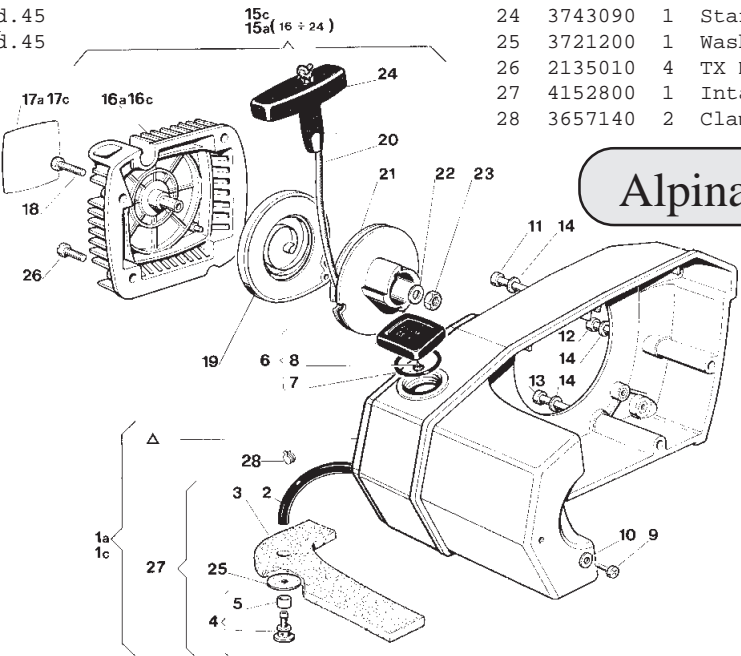

Alpina 41/45

1a	4121160	1	Shroud ass.y ALPINA mod.41
1c	4121165	1	Shroud ass.y CASTOR mod.41
1a	4121190	1	Shroud ass.y ALPINA mod.45
1c	4121195	1	Shroud ass.y CASTOR mod.45
2	3782180	1	Fuel line
3	3783020	1	Intake felt
4	8748020	1	Intake
5	3781100	1	Fuel intake screen
6	4150770	1	Fuel tank-cap
7	3721050	3	Fuel tank-cap seal
8	3745280	1	Mix tank-cap valve
9	2123030	1	TC 5x23 Screw
10	2312090	1	Ø5 Washer
11	2122330	1	TCCI M5x70 Sctew
12	2135110	1	TX M5x45 Screw
13	2122210	1	TCCI M5x62 Screw
14	2312090	3	Ø5 Washer
15a	4152360	1	Starter ass.y ALPINA
15c	4152365	1	Starter ass.y CASTOR
16a	4152110	1	Starter cover ALPINA
16c	4152115	1	Starter cover CASTOR
17a	3762560	1	Sticker ALPINA
17c	3763470	1	Sticker CASTOR
18	2172090	1	TSPCE M5x40 Screw
19	4150120	1	Spring ass.y
20	4250630	1	Starter rope
21	4560440	1	Starter pulley

22	2312150	1	Ø5x15x15 Washer
23	2452040	1	M5 Nut
24	3743090	1	Starter handle
25	3721200	1	Washer
26	2135010	4	TX M5x14 Screw
27	4152800	1	Intake ass.y
28	3657140	2	Clamp