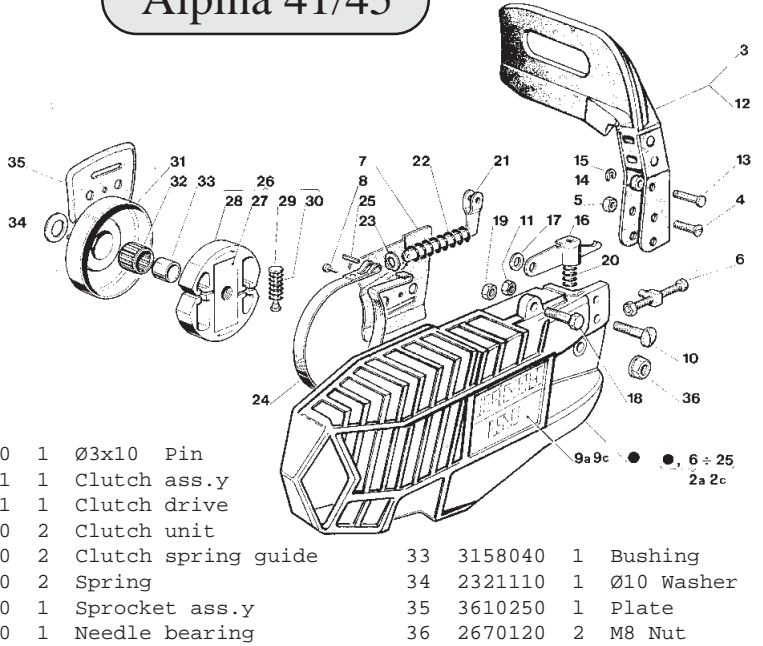

2a	4151850	1	Clutch housing with brake ass.y ALPINA
2c	4151855	1	Clutch housing with brake ass.y CASTOR
3	4151360	1	H. guard (without br.)
4	2142050	1	TSGS M5x14 Screw
5	2412030	1	M5 Nut
6	8652290	1	Chain tensioner
7	3610990	1	Plate
8	2123020	1	TC3,9x13 Self tapping screw
9a	3762620	1	Sticker mod. 41 ALPINA
9c	3763510	1	Sticker mod. 45 CASTOR
9a	3762550	1	Sticker mod. 41 ALPINA
9c	3763460	1	Sticker mod. 45 CASTOR
10	2652280	1	Screw
11	2412090	1	M6 Nut
12	4151361	1	Hand guard (with br.)
13	3640670	1	Hand guard fix pin
14	2382130	1	Bushing
15	3351050	1	Ø4 Snap ring
16	3611030	1	Hook
17	2321210	1	Ø6 Washer
18	2652320	1	TE M6 Screw
19	2432030	1	M6 Nut
20	3653310	1	Spring
21	3611040	1	Chain brake lever
22	3653300	1	Spring
23	2321170	1	Ø7 Washer
24	3611350	1	Chain brake band

Alpina 41/45